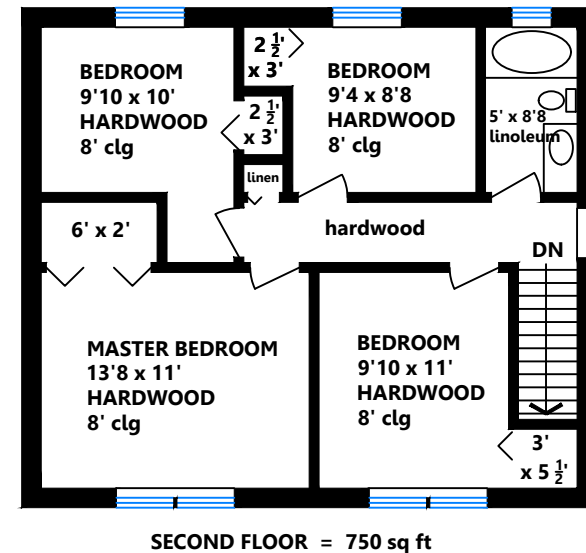

39 Davean Drive

Total above ground floor area is 1580 sq ft

No warranty is made or implied as to the accuracy of the information contained herein
8' clg means 8 foot ceiling height

Willow Tree Floor Plans
Tel (416) 767-8175