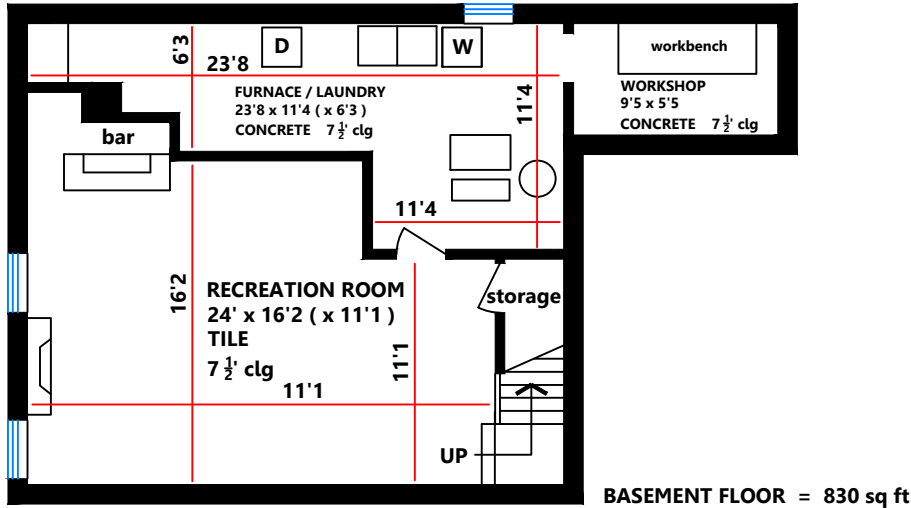

39 Davean Drive

Total above ground floor area is 1580 sq ft

No warranty is made or implied as to the accuracy of the information contained herein
8' clg means 8 foot ceiling height

Willow Tree Floor Plans
Tel (416) 767-8175