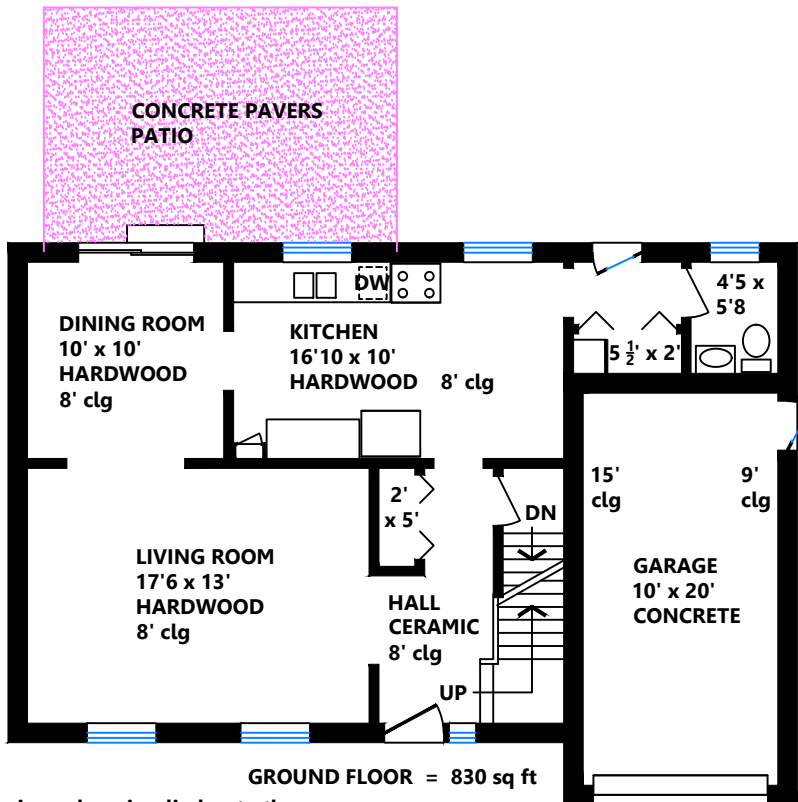

39 Davean Drive

Total above ground floor area is 1580 sq ft

No warranty is made or implied as to the accuracy of the information contained herein
8' clg means 8 foot ceiling height

Willow Tree Floor Plans
Tel (416) 767-8175