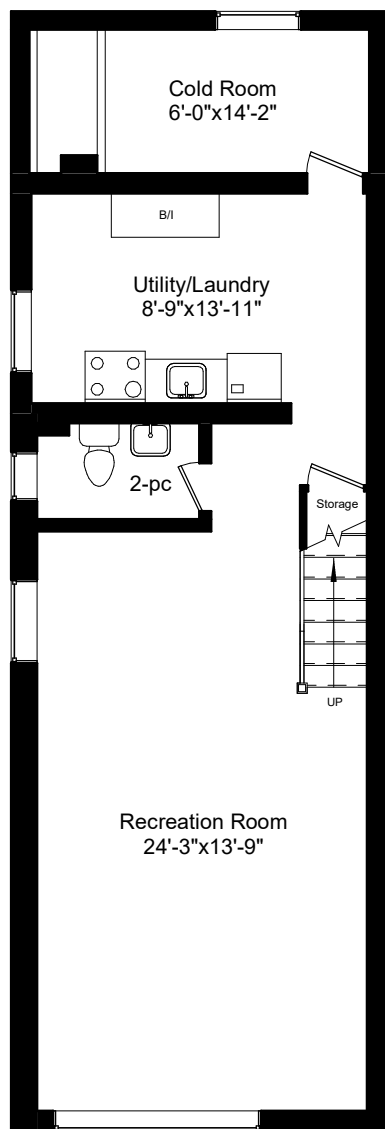

24 Argyle St, Toronto

1st & 2nd Area: 1250 Sq. Ft.
Total Gross Area : 1981 Sq. Ft.

Lower Level
731 Square Feet

Main Level
625 Square Feet

Upper Level
625 Square Feet