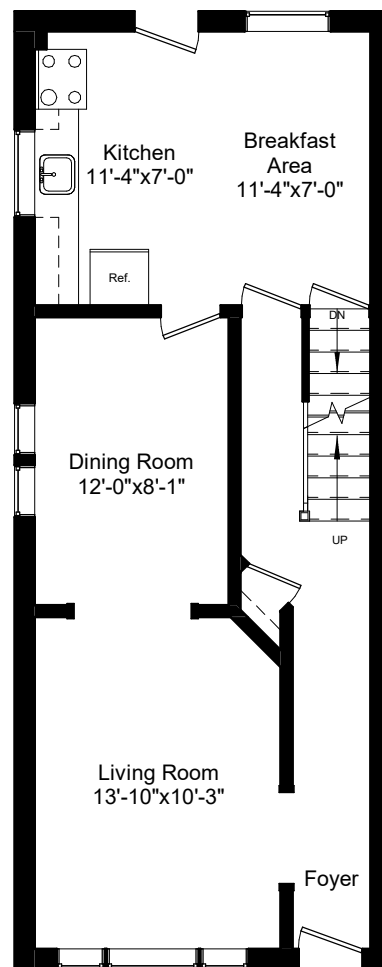

24 Argyle St, Toronto

1st & 2nd Area: 1250 Sq. Ft.
Total Gross Area : 1981 Sq. Ft.

Lower Level
731 Square Feet

Main Level
625 Square Feet

Upper Level
625 Square Feet