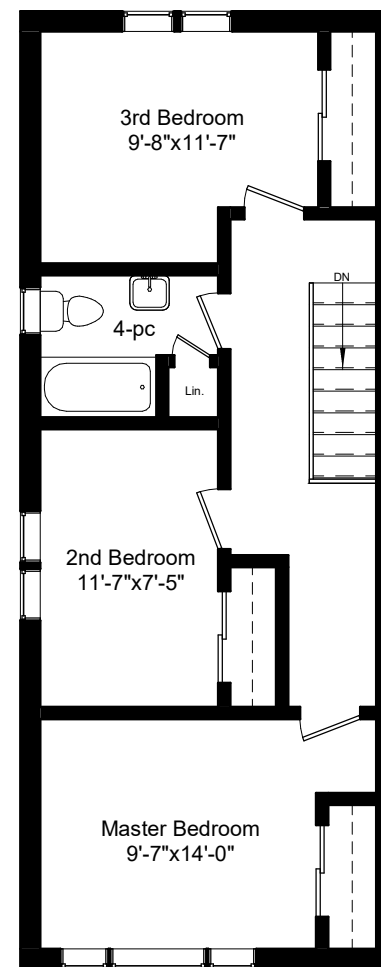

24 Argyle St, Toronto

1st & 2nd Area: 1250 Sq. Ft.
Total Gross Area : 1981 Sq. Ft.

Lower Level
731 Square Feet

Main Level
625 Square Feet

Upper Level
625 Square Feet