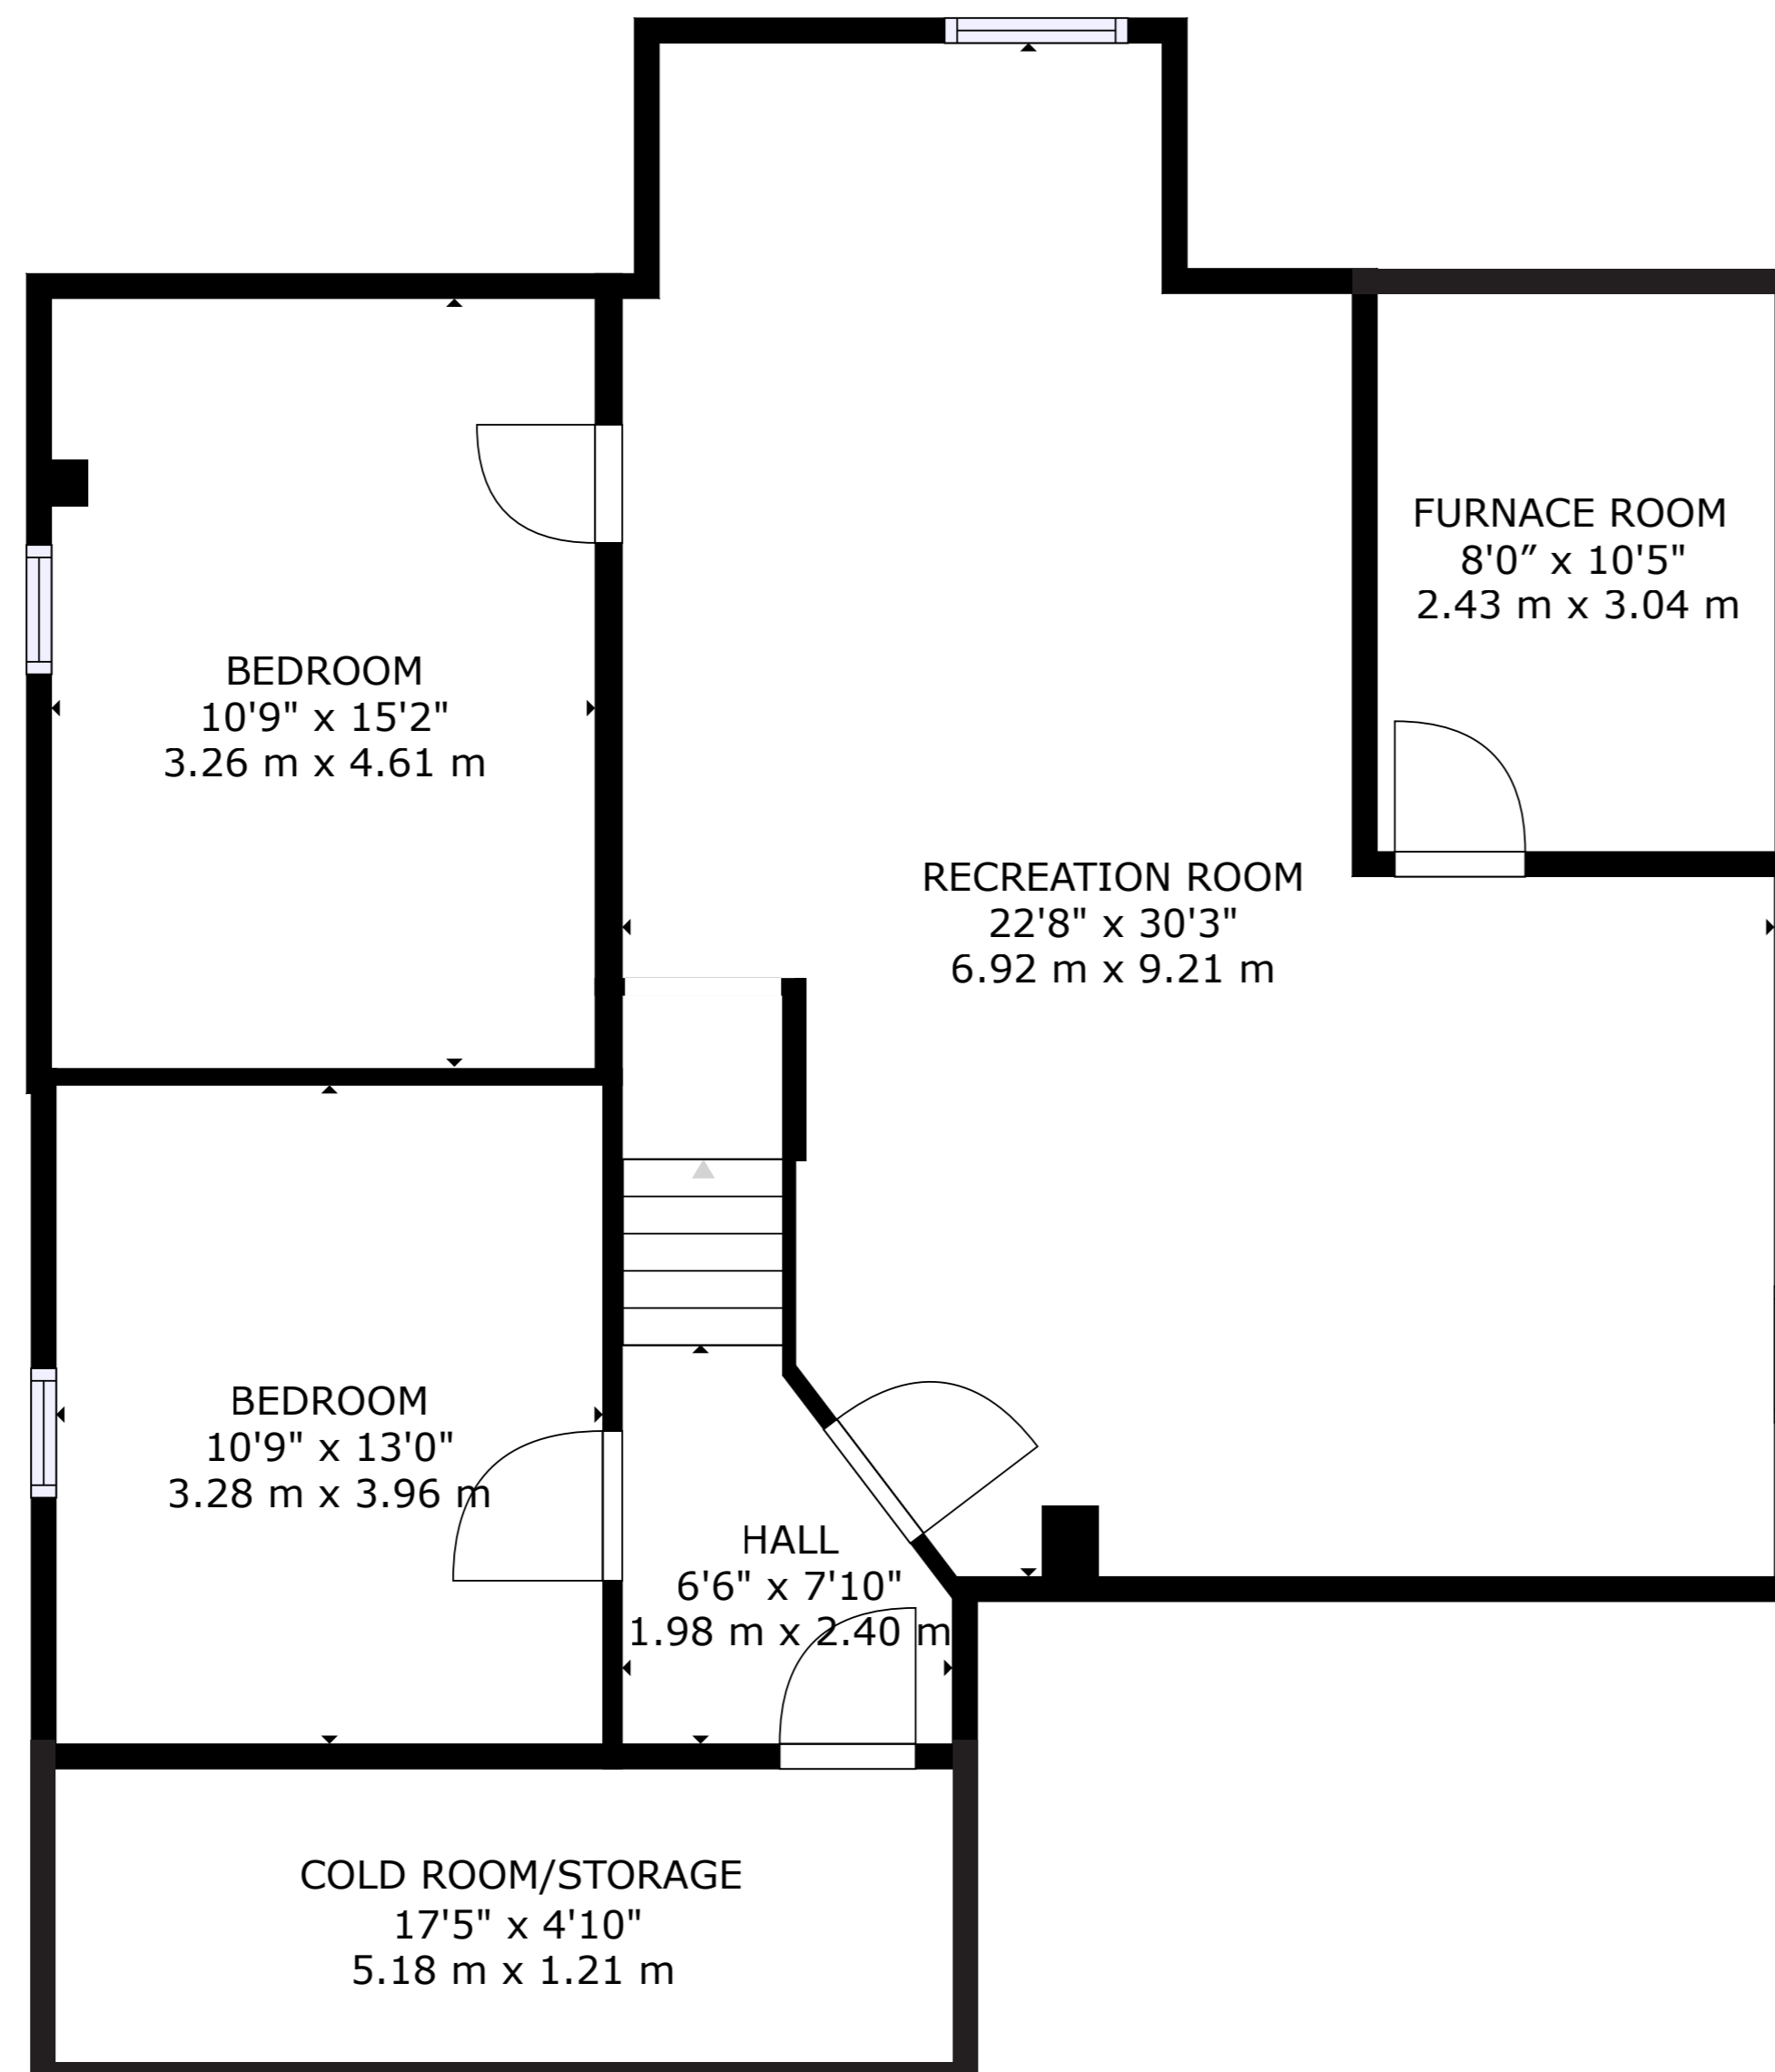

MAIN LEVEL

UPPER LEVEL

LOWER LEVEL

## 4574 CEDARBROOK LANE, LINCOLN

LOWER LEVEL: 1090 sq. ft, 101 m<sup>2</sup>, MAIN LEVEL: 1087 sq. ft, 101 m<sup>2</sup>

UPPER LEVEL: 1119 sq. ft, 104 m<sup>2</sup>

TOTAL: 3296 sq. ft, 306 m<sup>2</sup>

SIZES AND DIMENSIONS ARE APPROXIMATE, ACTUAL MAY VARY.