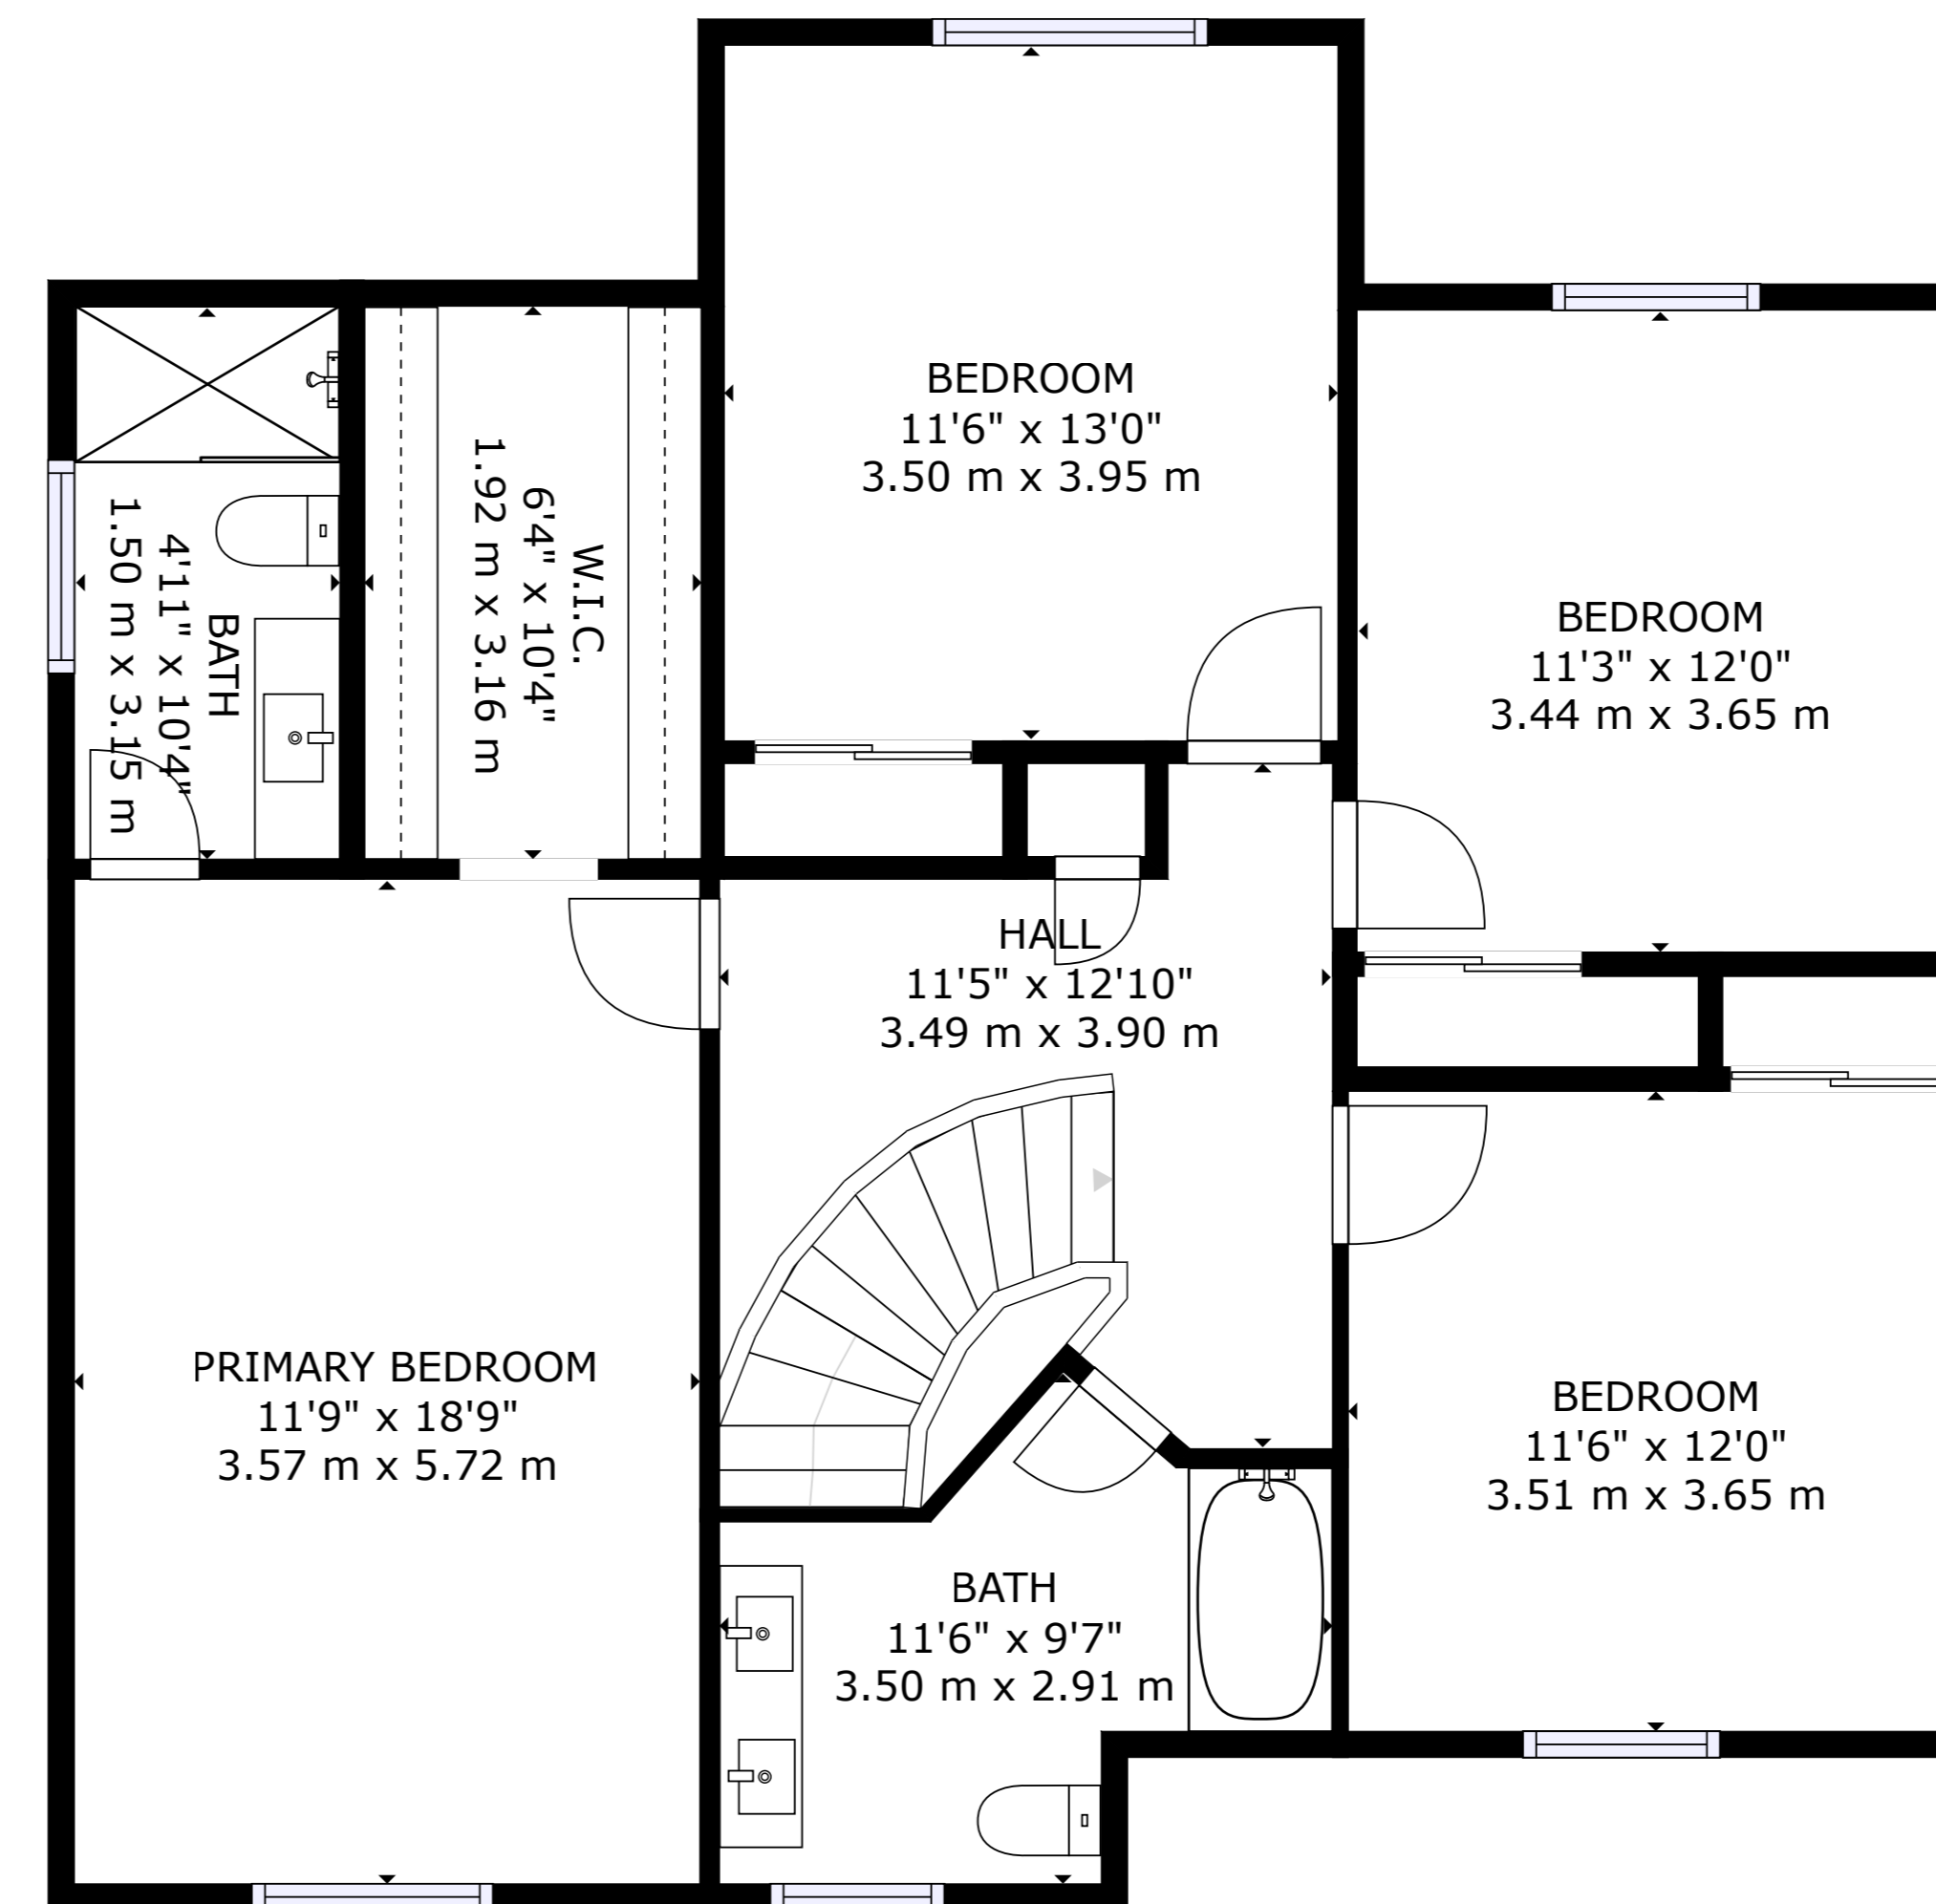

MAIN LEVEL

UPPER LEVEL

LOWER LEVEL

## 4574 CEDARBROOK LANE, LINCOLN

LOWER LEVEL: 1090 sq. ft, 101 m<sup>2</sup>, MAIN LEVEL: 1087 sq. ft, 101 m<sup>2</sup>

UPPER LEVEL: 1119 sq. ft, 104 m<sup>2</sup>

TOTAL: 3296 sq. ft, 306 m<sup>2</sup>

SIZES AND DIMENSIONS ARE APPROXIMATE, ACTUAL MAY VARY.