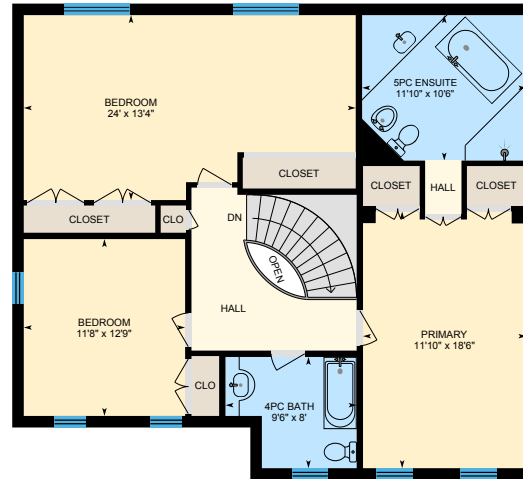

270 Hidden Trail, Toronto, ON

Main Building: Total Exterior Area Above Grade 2565.21 sq ft

1st Floor
Exterior Area 1333.11 sq ft

2nd Floor
Exterior Area 1232.11 sq ft

Basement (Below Grade)
Exterior Area 1287.24 sq ft