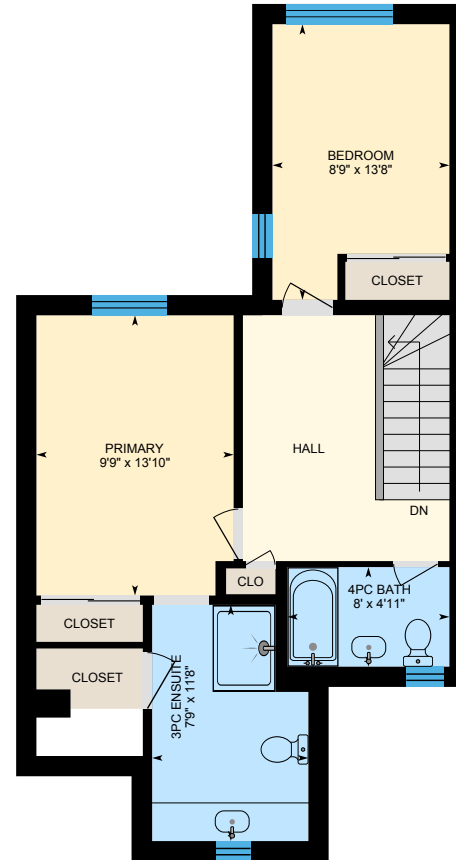

# 92 Belmont St, Toronto, ON

Main Building: Total Exterior Area Above Grade 1444.20 sq ft

**Main Floor**  
Exterior Area 757.66 sq ft

**Second**  
Exterior Area 686.54 sq ft

**Basement (Below Grade)**  
Exterior Area 55.74 sq ft