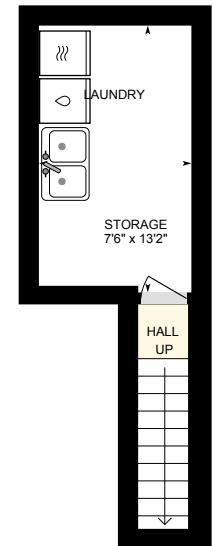

# 92 Belmont St, Toronto, ON

Main Building: Total Exterior Area Above Grade 1444.20 sq ft

**Main Floor**  
Exterior Area 757.66 sq ft

**Second**  
Exterior Area 686.54 sq ft

**Basement (Below Grade)**  
Exterior Area 55.74 sq ft