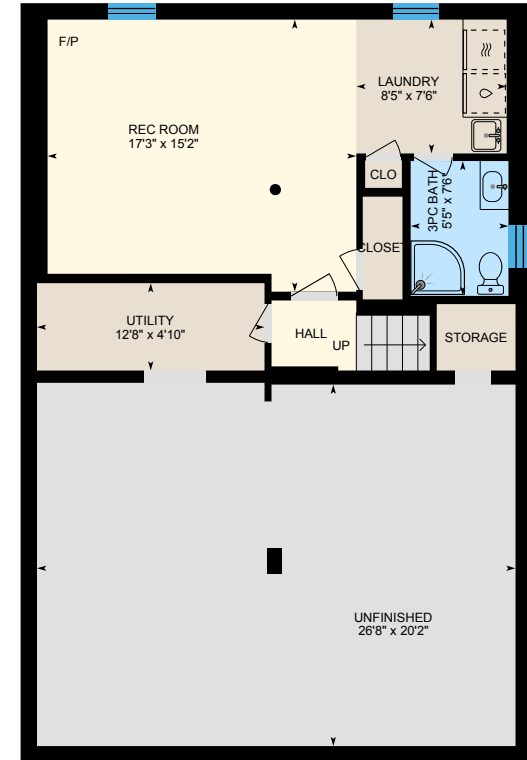

875 Grenoble Blvd, Pickering, ON

Main Building: Total Exterior Area Above Grade 1194.63 sq ft

Main Floor
Exterior Area 1194.63 sq ft

Basement (Below Grade)
Exterior Area 1192.96 sq ft