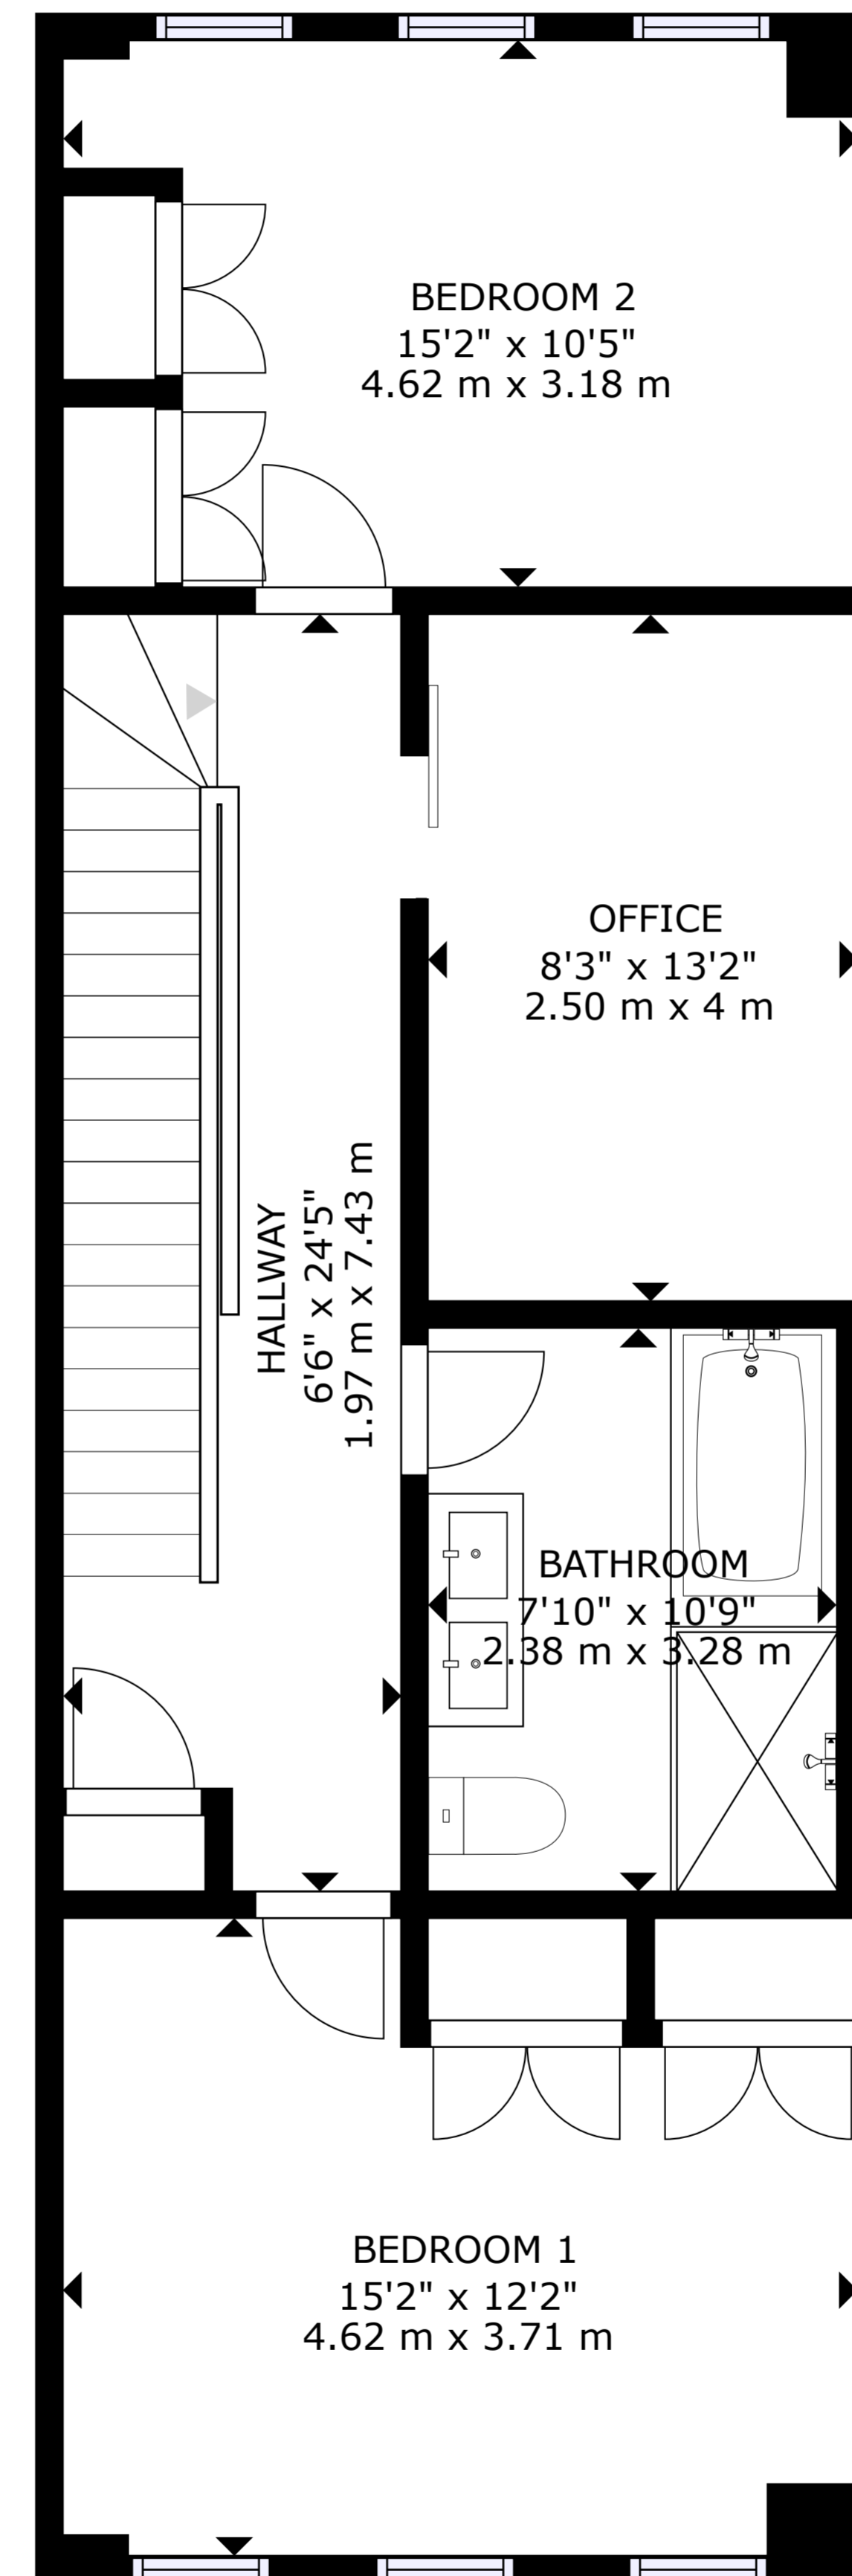

FLOOR 1

FLOOR 2

FLOOR 3

FLOOR 4

GROSS INTERNAL AREA

FLOOR 1: 203 sq ft, 18.87 m², FLOOR 2: 714 sq ft, 66.3 m², FLOOR 3: 728 sq ft, 67.61 m², FLOOR 4: 590 sq ft, 54.85 m²
TOTAL: 2235 sq ft, 207.63 m²

SIZES AND DIMENSIONS ARE APPROXIMATE, ACTUAL MAY VARY.