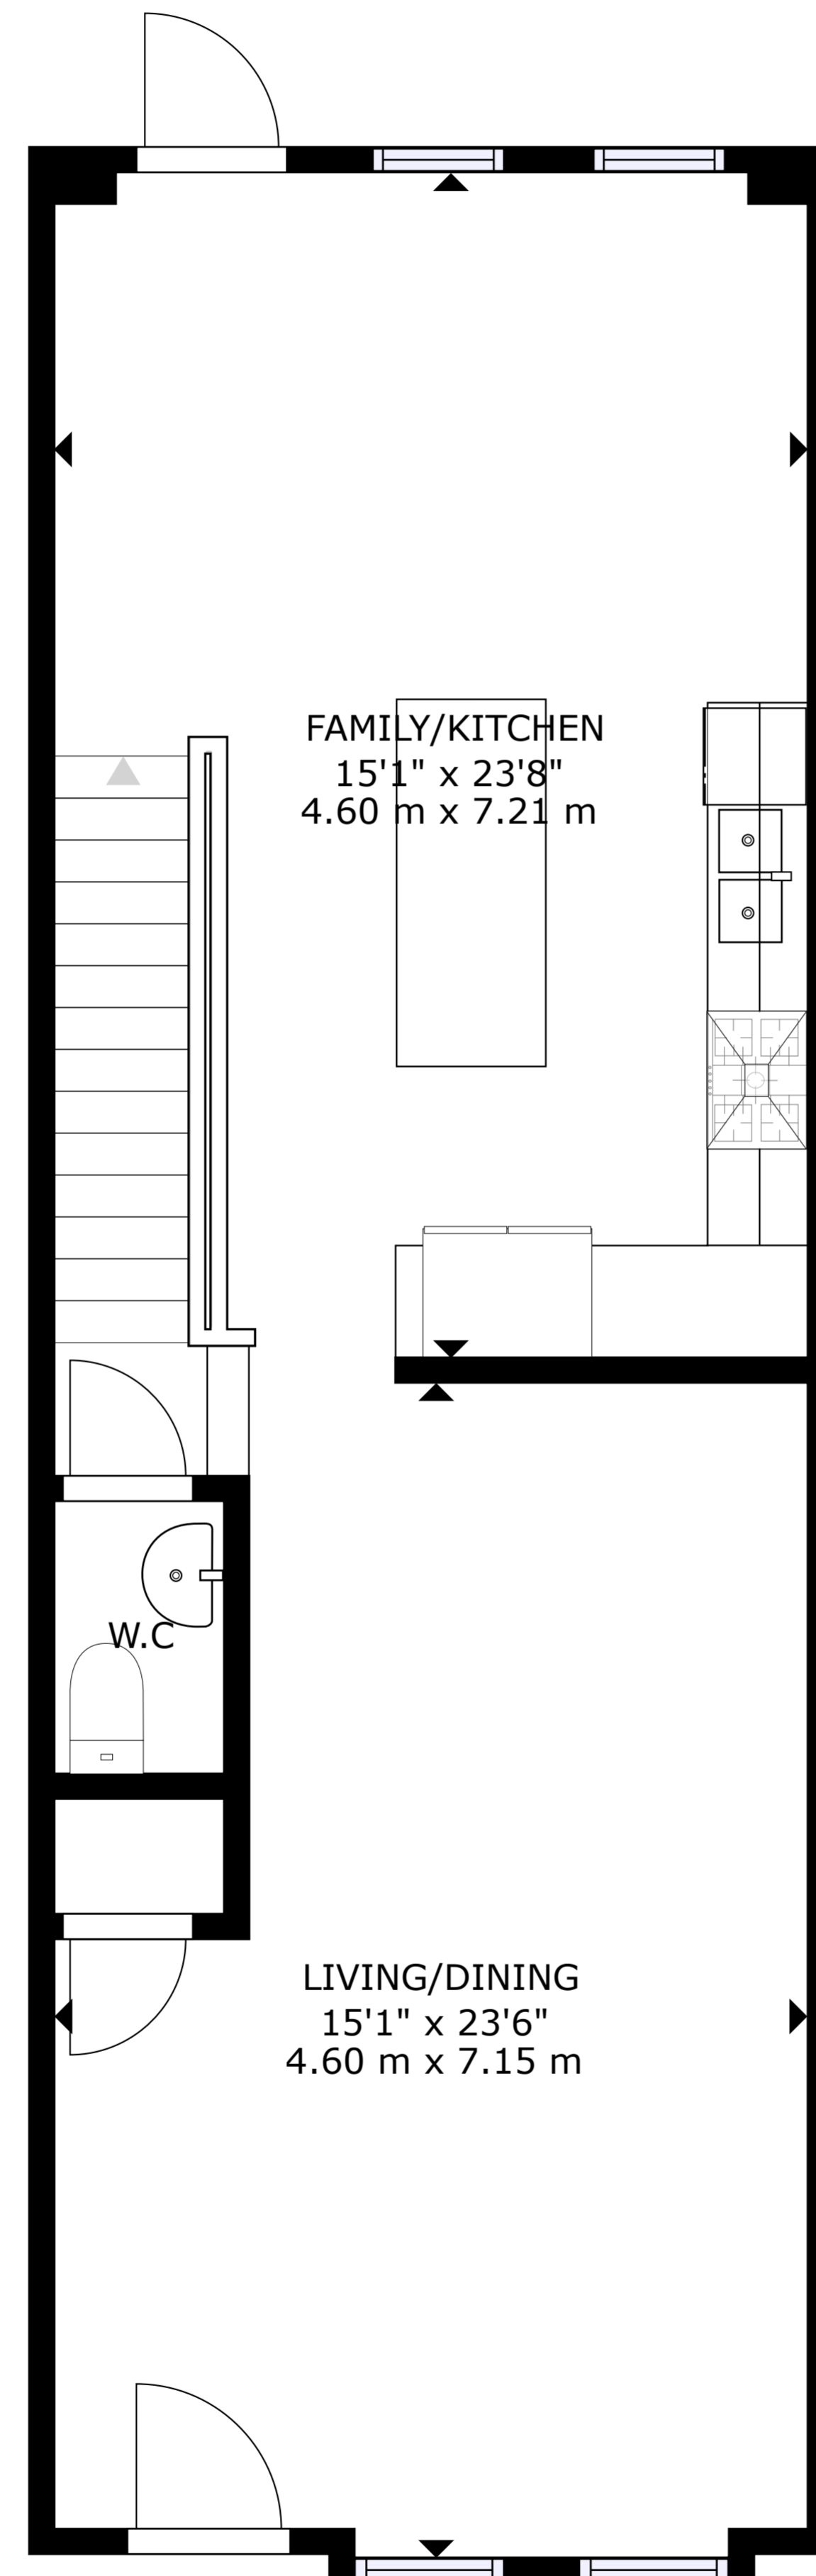

FLOOR 1

FLOOR 2

FLOOR 3

FLOOR 4

GROSS INTERNAL AREA

FLOOR 1: 203 sq ft, 18.87 m², FLOOR 2: 714 sq ft, 66.3 m², FLOOR 3: 728 sq ft, 67.61 m², FLOOR 4: 590 sq ft, 54.85 m²
TOTAL: 2235 sq ft, 207.63 m²

SIZES AND DIMENSIONS ARE APPROXIMATE, ACTUAL MAY VARY.