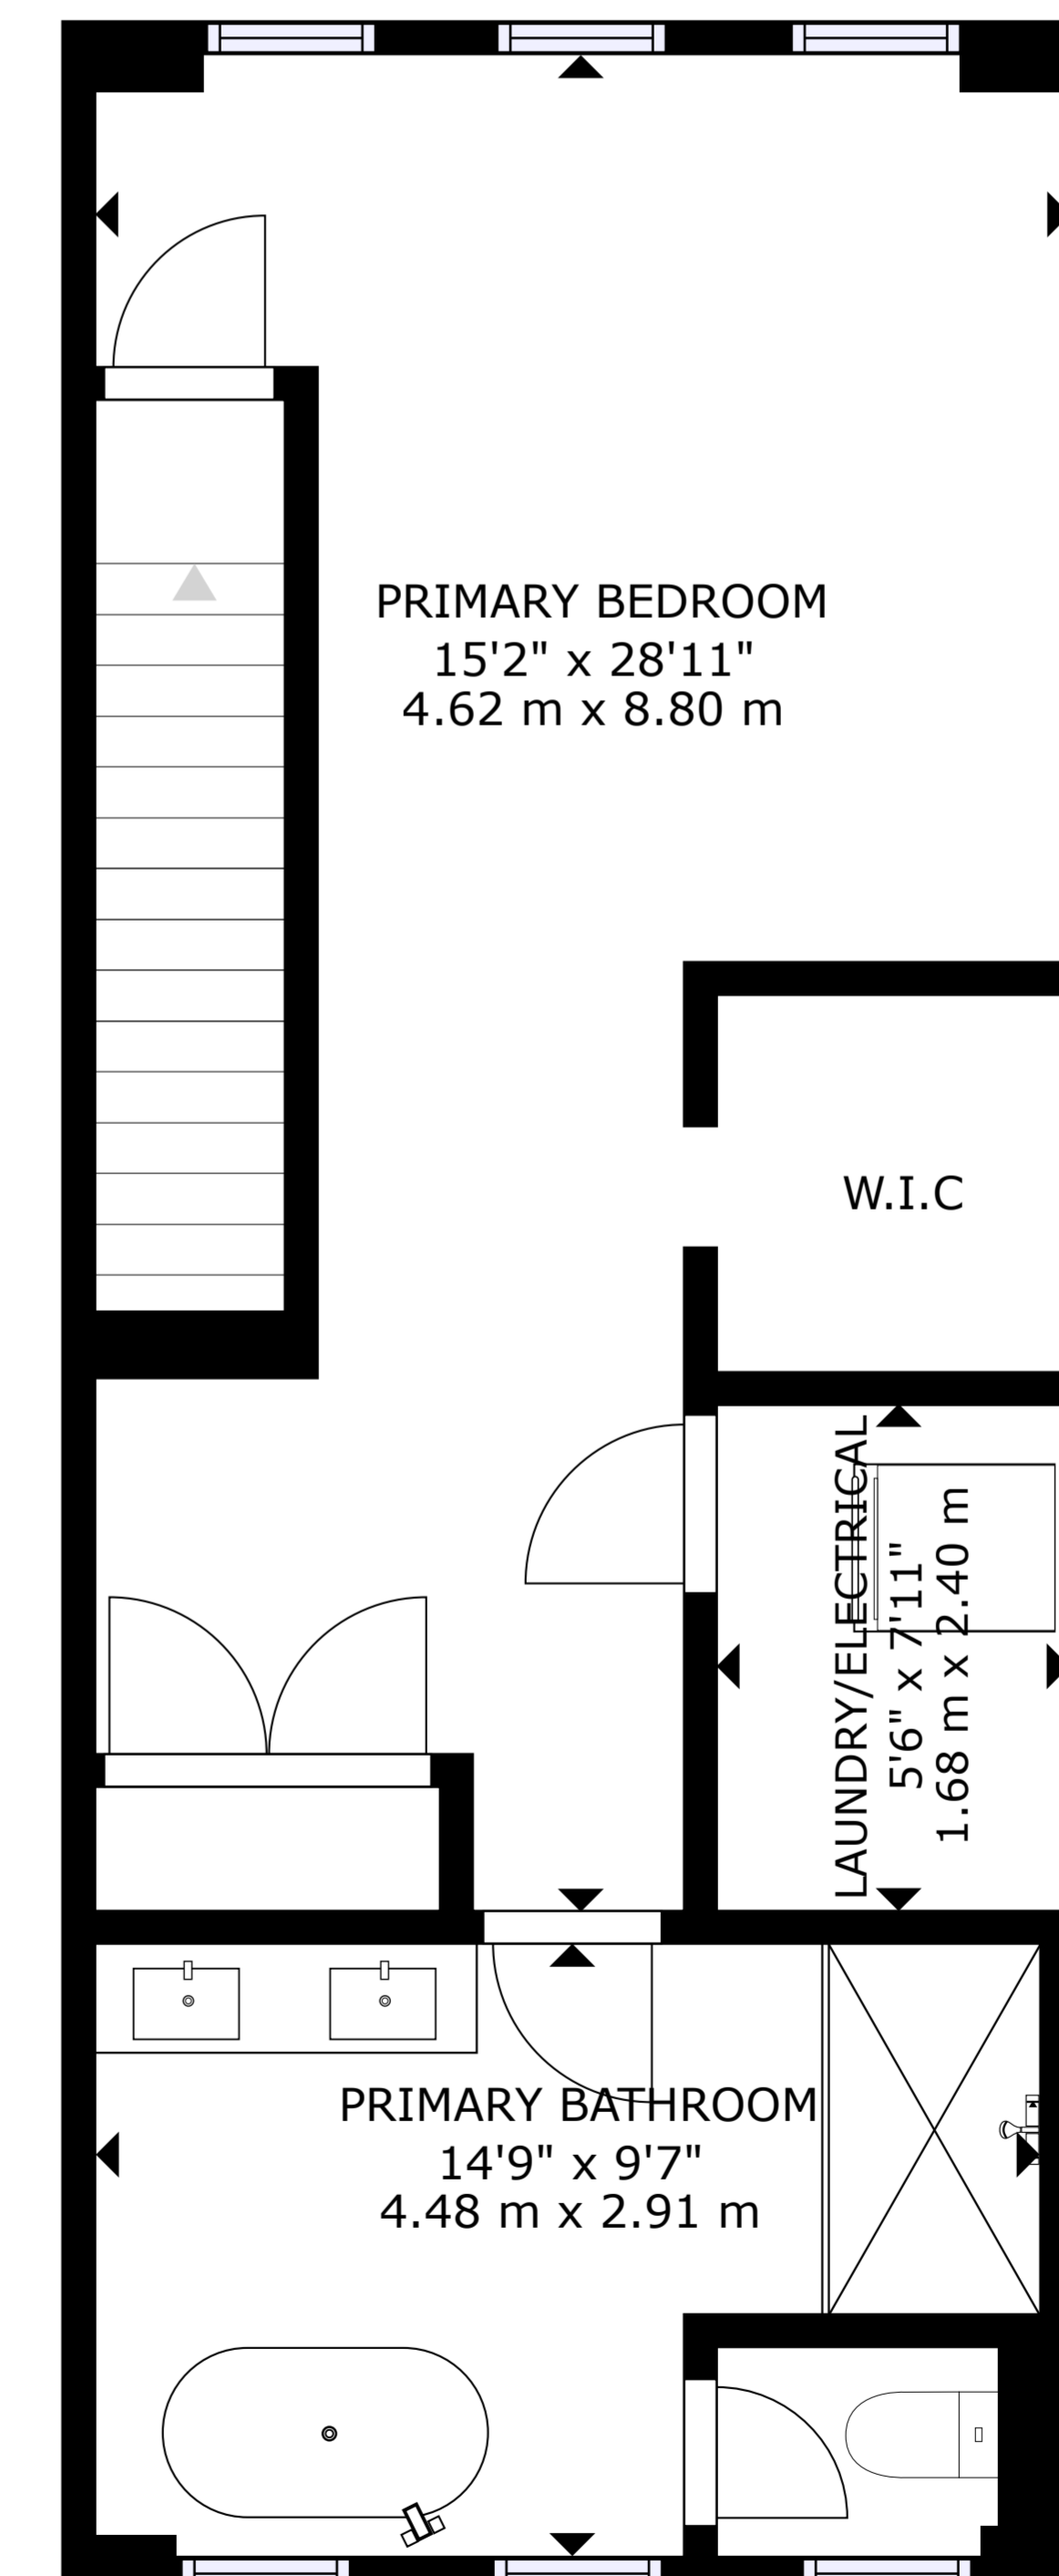

FLOOR 1

FLOOR 2

FLOOR 3

FLOOR 4

GROSS INTERNAL AREA

FLOOR 1: 203 sq ft, 18.87 m², FLOOR 2: 714 sq ft, 66.3 m², FLOOR 3: 728 sq ft, 67.61 m², FLOOR 4: 590 sq ft, 54.85 m²
TOTAL: 2235 sq ft, 207.63 m²

SIZES AND DIMENSIONS ARE APPROXIMATE, ACTUAL MAY VARY.